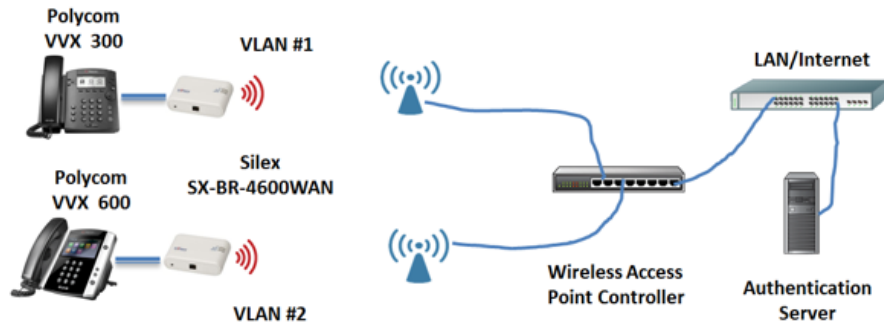

## Enable Polycom® VVX® Phones with Secure Wi-Fi Connectivity

### Untether your VVX phones —Add secure wi-fi

The Silex SX-BR-4600WAN Ethernet to Wi-Fi Bridge, combined with a Polycom® VVX® business media phone allows connection to an organization’s existing wireless network. The Silex adapter can connect any device with an Ethernet port to your existing wireless network. Used with a VVX phone, it allows flexibility to locate the VVX phone in places where running cables is difficult, inconvenient, or impossible.

Changes or upgrades to the Polycom VVX phone are not necessary. The Silex SX-BR-4600WAN upgrades the phone with Wi-Fi and all of the same phone features work.

#### Easily add robust, secure wireless capabilities to VVX phones

- The Silex SX-BR-4600WAN is a high-performance wireless network adapter which enables any Ethernet device to become an 802.11a/b/g/n dual band wireless network device, giving you freedom to place it anywhere in your facility.
- MAC Address Transparency means that changes or upgrades to the phone are not necessary and it allows unfiltered uninterrupted voice service.