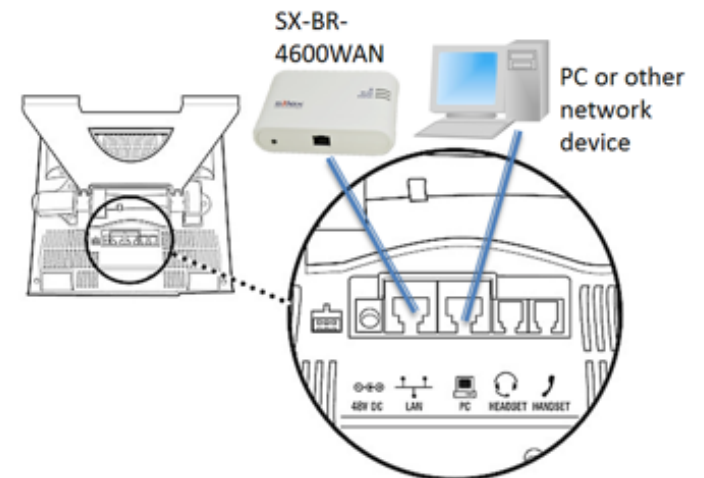

Key Differentiators

The SX-BR-4600WAN allows any Polycom Ethernet enabled device, including VVX Phones, to join a secure, high-speed wireless network. It is software transparent—meaning no changes to drivers, management tools, or applications are needed. It supports industry leading security including WPA2 plus 802.1x authentication with the most commonly used EAP types. Locate your devices in places where running cables is difficult or impossible.

You can even bridge your PC or other device to the wireless network through the PC port of the VVX phone.